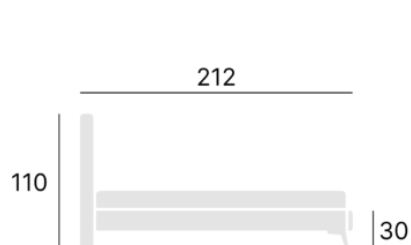

COMFORTEO

FRAMED BEDS

Ariana bed

Ariana bed

Slatted bed base

Possibility of using a cleaning robot.

Dimensions:

Sizes:

80 x 200 cm

90 x 200 cm

100 x 200 cm

120 x 200 cm

140x200 cm

160x200 cm

180x200 cm