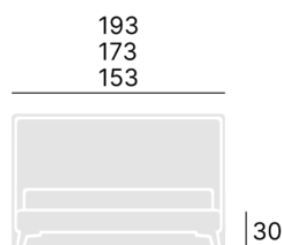

COMFORTEO

FRAMED BEDS

Ariana bed

Ariana bed

Slatted bed base

Possibility of using a cleaning robot.

Dimensions:

Sizes:

80 x 200 cm

90 x 200 cm

100 x 200 cm

120 x 200 cm

140x200 cm

160x200 cm

180x200 cm