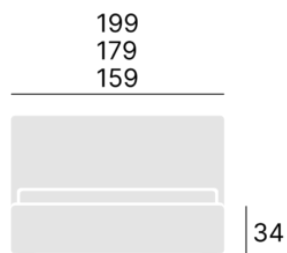

Curved upper edge of the front bed

Characteristic curve of the headboard.

SLIM-version rails

Legs

Headboard height

Possibility of using a cleaning robot.

Dimensions:

Sizes:

80x200

90x200

100x200

120x200

140x200 cm

160x200 cm

180x200 cm