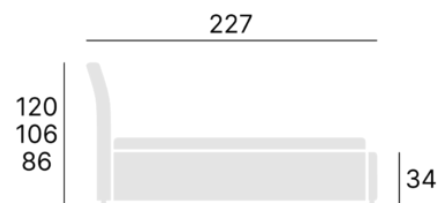

Curved upper edge of the front bed

Characteristic curve of the headboard.

SLIM-version rails

Legs

Headboard height

Possibility of using a cleaning robot.

Dimensions:

Sizes:

80x200

90x200

100x200

120x200

140x200 cm

160x200 cm

180x200 cm