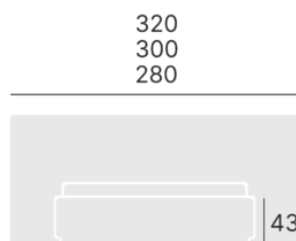

# Cortez bed

Bedding box opened from the front

Slatted bed base

Curved side edges of the front bed

Curved upper edge of the front bed

## Dimensions:

## Sizes:

140x200 cm

160x200 cm

180x200 cm