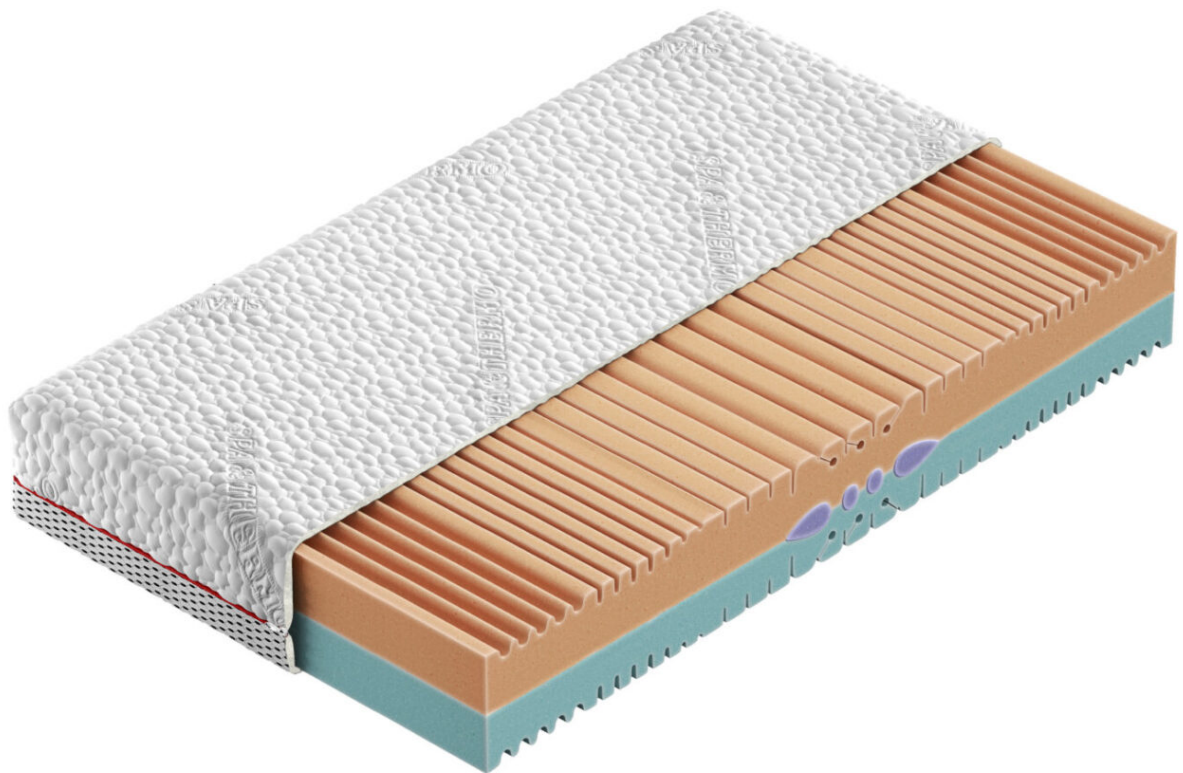

COMFORTEO

ANTI-ALLERGIC MATTRESSES

Ergonomic mattress

Ergonomic mattress

Properties

Reversible mattress

Hypoallergenic properties

Antifungal properties

Orthopedic properties

7 firmness zones

Model adapted to the electric bed base

Construction

20 cm

Comfort foam

High-resilience foam

Antibacterial foam

Molded foam

Cover

3D ventilation tape

360° zip fastener

Cover washable at up to 60°C

Sizes:

80 x 200 cm

90 x 200 cm

100 x 200 cm

120 x 200 cm

140 x 200 cm

160 x 200 cm

180 x 200 cm

200 x 200 cm

Firmness:

H1 **H2** **H3** H4