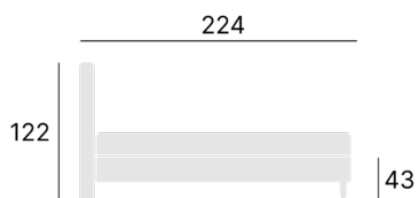

COMFORTEO

FRAMED BEDS

Magic bed

Magic bed

Bedding box opened from the front

Slatted bed base

Possibility of using a cleaning robot.

Dimensions:

Sizes:

140x200 cm

160x200 cm

180x200 cm