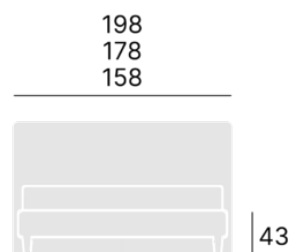

COMFORTEO

FRAMED BEDS

Magic bed

Magic bed

Bedding box opened from the front

Slatted bed base

Possibility of using a cleaning robot.

Dimensions:

Sizes:

140x200 cm

160x200 cm

180x200 cm