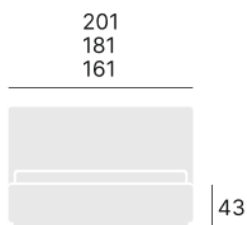

COMFORTEO

FRAMED BEDS

Prato bed

Prato bed

Bedding box opened from the front

Slatted bed base

Curved side edges of the front bed

Curved upper edge of the front bed

Dimensions:

Sizes:

140x200 cm

160x200 cm

180x200 cm