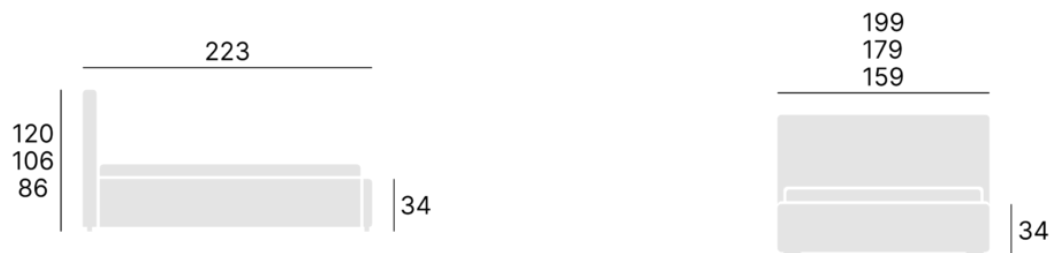

## Sierra bed

# Sierra bed

Bedding box opened from the front

Bedding box 220

Slatted bed base

Curved side edges of the front bed

Curved upper edge of the front bed

SLIM-version rails

Legs

## Dimensions: