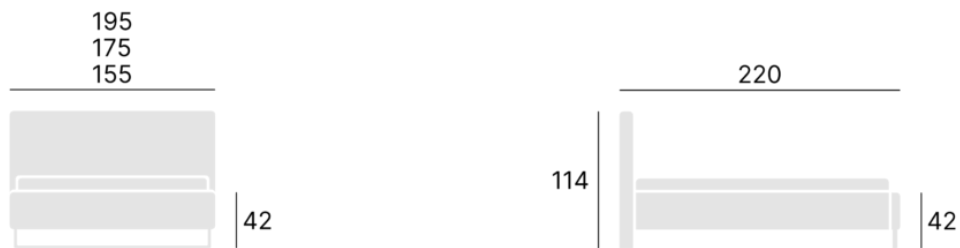

## Winter bed

# Winter bed

Bedding box opened from the front

Slatted bed base

Possibility of using a cleaning robot.

## Dimensions:

## Sizes:

140x200 cm

160x200 cm

180x200 cm