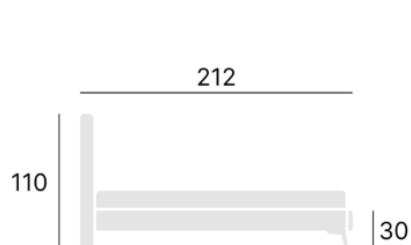

## Ariana bed

# Ariana bed

Slatted bed base

Possibility of using a cleaning robot.

## Dimensions:

## Sizes:

80 x 200 cm

90 x 200 cm

100 x 200 cm

120 x 200 cm

140x200 cm

160x200 cm

180x200 cm