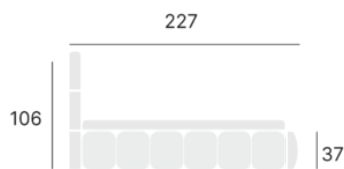

# Cherry bed

Bedding box opened from the front

Slatted bed base

## Dimensions:

## Sizes:

140x200 cm

160x200 cm

180x200 cm