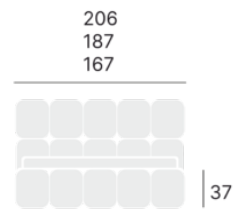

# Cherry bed

Bedding box opened from the front

Slatted bed base

## Dimensions:

## Sizes:

140x200 cm

160x200 cm

180x200 cm