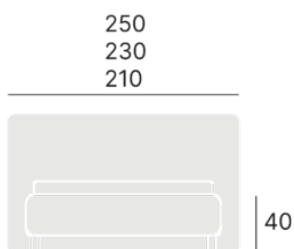

## Chiaro bed

# Chiaro bed

Bedding box opened from the front

Slatted bed base

Possibility of using a cleaning robot.

## Dimensions:

## Sizes:

140x200 cm

160x200 cm

180x200 cm