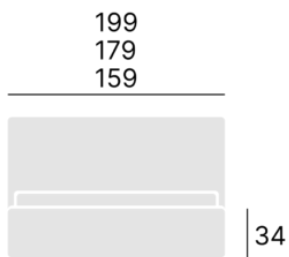

COMFORTEO

FRAMED BEDS

Dolores bed

Dolores bed

Bedding box opened from the front

Bedding box opened from the side

Bedding box 220

SLIM-version rails

Headboard height

Curved side edges of the front bed

Curved upper edge of the front bed

Slatted bed base

Possibility of using a cleaning robot.

Dimensions:

Sizes:

80x200

90x200

100x200

120x200

140x200 cm

160x200 cm

180x200 cm