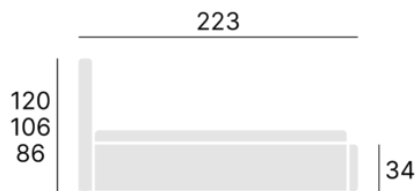

Headboard height

Curved side edges of the front bed

Curved upper edge of the front bed

Slatted bed base

Possibility of using a cleaning robot.

Dimensions:

Sizes:

80x200

90x200

100x200

120x200

140x200 cm

160x200 cm

180x200 cm