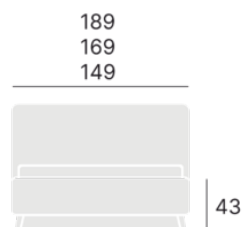

COMFORTEO

FRAMED BEDS

Hatton bed

Hatton bed

Bedding box opened from the front

Slatted bed base

Possibility of using a cleaning robot.

Dimensions:

Sizes:

140x200 cm

160x200 cm

180x200 cm