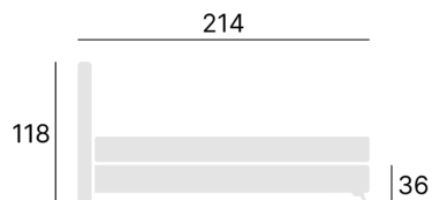

# Logan bed

Bedding box opened from the front

Possibility of using a cleaning robot.

## Dimensions: