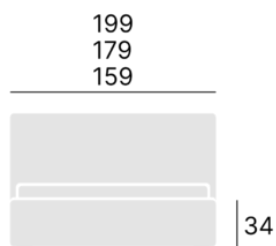

Curved upper edge of the front bed

SLIM-version rails

Headboard height

Legs

Possibility of using a cleaning robot.

Dimensions:

Sizes:

80x200

90x200

100x200

120x200

140x200 cm

160x200 cm

180x200 cm