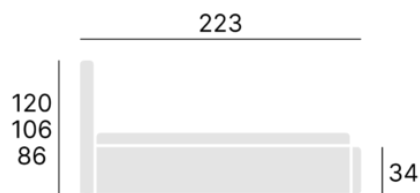

Curved upper edge of the front bed

SLIM-version rails

Headboard height

Legs

Possibility of using a cleaning robot.

Dimensions:

Sizes:

80x200

90x200

100x200

120x200

140x200 cm

160x200 cm

180x200 cm