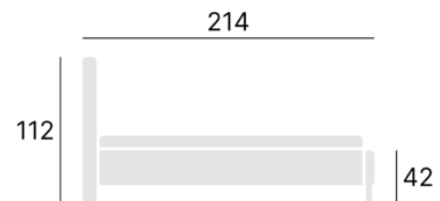

COMFORTEO

FRAMED BEDS

Nature bed

Nature bed

Bedding box

Slatted bed base

Curved side edges of the front bed

Possibility of using a cleaning robot.

Dimensions:

Sizes:

140x200 cm

160x200 cm

180x200 cm