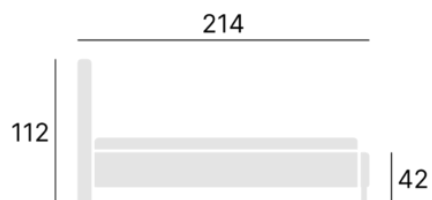

COMFORTEO

FRAMED BEDS

Nature bed

Nature bed

Bedding box

Slatted bed base

COM
FOR
TEOCurved side edges of the
front bedPossibility of using a
cleaning robot.

Dimensions:

Sizes:

140x200 cm

160x200 cm

180x200 cm