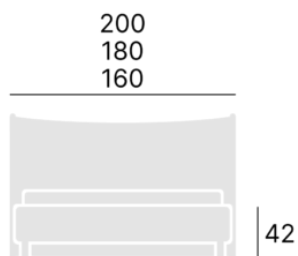

COMFORTEO

FRAMED BEDS

Nature bed

Nature bed

Bedding box

Slatted bed base

COM
FOR
TEOCurved side edges of the
front bedPossibility of using a
cleaning robot.

Dimensions:

Sizes:

140x200 cm

160x200 cm

180x200 cm