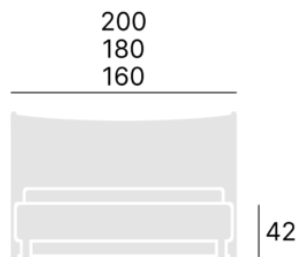

COMFORTEO

FRAMED BEDS

Nature bed

Nature bed

Bedding box

Slatted bed base

Curved side edges of the front bed

Possibility of using a cleaning robot.

Dimensions:

Sizes:

140x200 cm

160x200 cm

180x200 cm