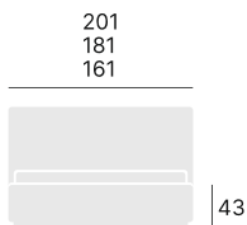

# Prato bed

Bedding box opened from the front

Slatted bed base

Curved side edges of the front bed

Curved upper edge of the front bed

## Dimensions:

## Sizes:

140x200 cm

160x200 cm

180x200 cm