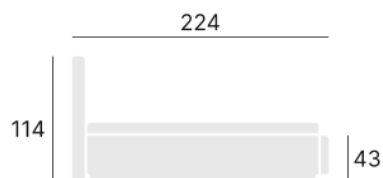

# Prato bed

Bedding box opened from the front

Slatted bed base

Curved side edges of the front bed

Curved upper edge of the front bed

## Dimensions:

## Sizes:

140x200 cm

160x200 cm

180x200 cm