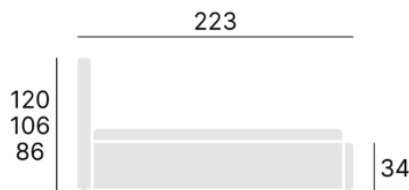

Curved upper edge of the front bed

Headboard height

Legs

SLIM-version rails

Dimensions:

Sizes:

- 80x200
- 90x200
- 100x200
- 120x200
- 140x200 cm
- 160x200 cm
- 180x200 cm