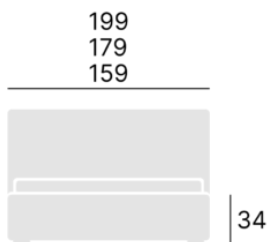

COMFORTEO

FRAMED BEDS

Sara bed

Sara bed

Bedding box opened from the front

Bedding box 220

Slatted bed base

Curved side edges of the front bed

Curved upper edge of the front bed

Headboard height

Legs

SLIM-version rails

Dimensions:

Sizes:

- 80x200
- 90x200
- 100x200
- 120x200
- 140x200 cm
- 160x200 cm
- 180x200 cm