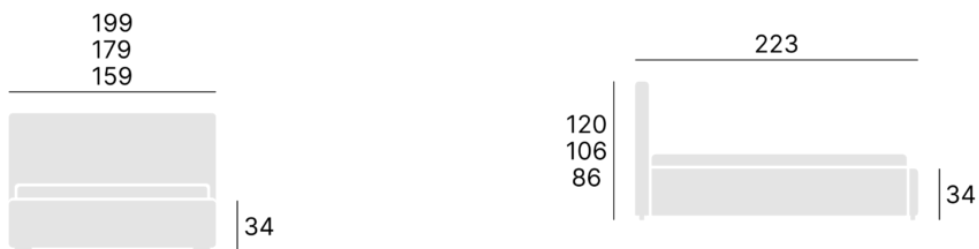

COMFORTEO

FRAMED BEDS

Savana bed

Savana bed

Bedding box opened from the front

Bedding box 220

Slatted bed base

Curved side edges of the front bed

Curved upper edge of the front bed

SLIM-version rails

Legs

Crystals

Possibility of using a cleaning robot.

Dimensions:

Sizes:

80x200

90x200

100x200

120x200

140x200 cm

160x200 cm

180x200 cm