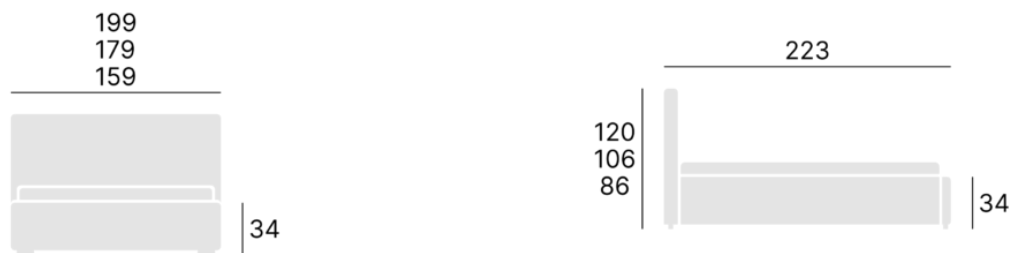

## Tessa bed

# Tessa bed

Bedding box opened from the front

Bedding box 220

Slatted bed base

SLIM-version rails

Headboard height

Legs

Curved side edges of the front bed

## Dimensions:

## Sizes:

- 80x200
- 90x200
- 100x200
- 120x200
- 140x200 cm
- 160x200 cm
- 180x200 cm