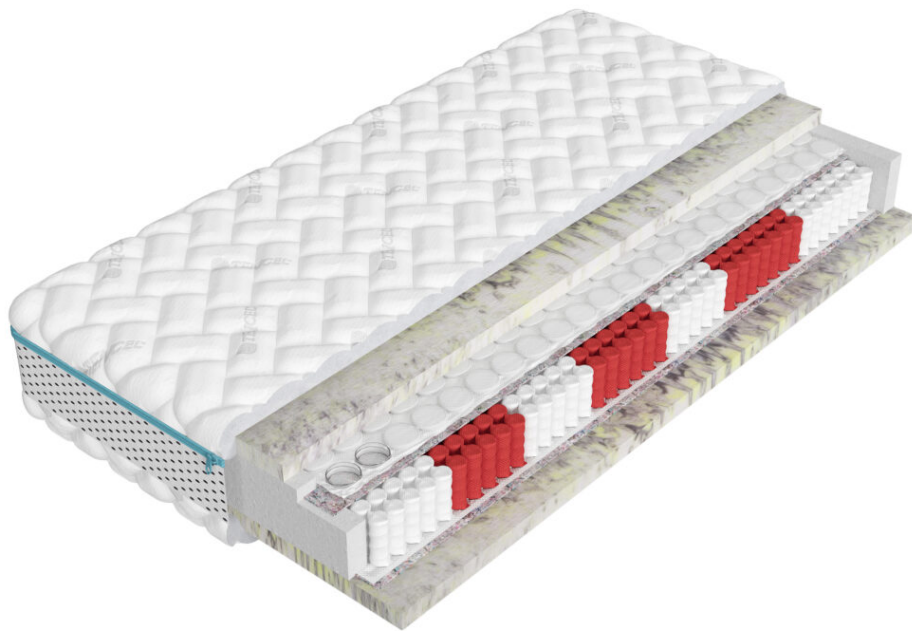

COMFORTEO

ANTI-ALLERGIC MATTRESSES

Blue Moon mattress

Blue Moon mattress

Properties

Reversible mattress

Hypoallergenic properties

Orthopedic properties

Relaxing properties

7 firmness zones

Construction

24 cm

Multipocket springs (500s)

Top-Pocket Springs

Tiger foam

Cover

3D ventilation tape

300g Conditioning fiber

360° zip fastener

Cover washable at up to 60°C

Other cover available

Sizes:

80 x 200 cm

90 x 200 cm

100 x 200 cm

120 x 200 cm

140 x 200 cm

160 x 200 cm

180 x 200 cm

200 x 200 cm

Firmness:

H1