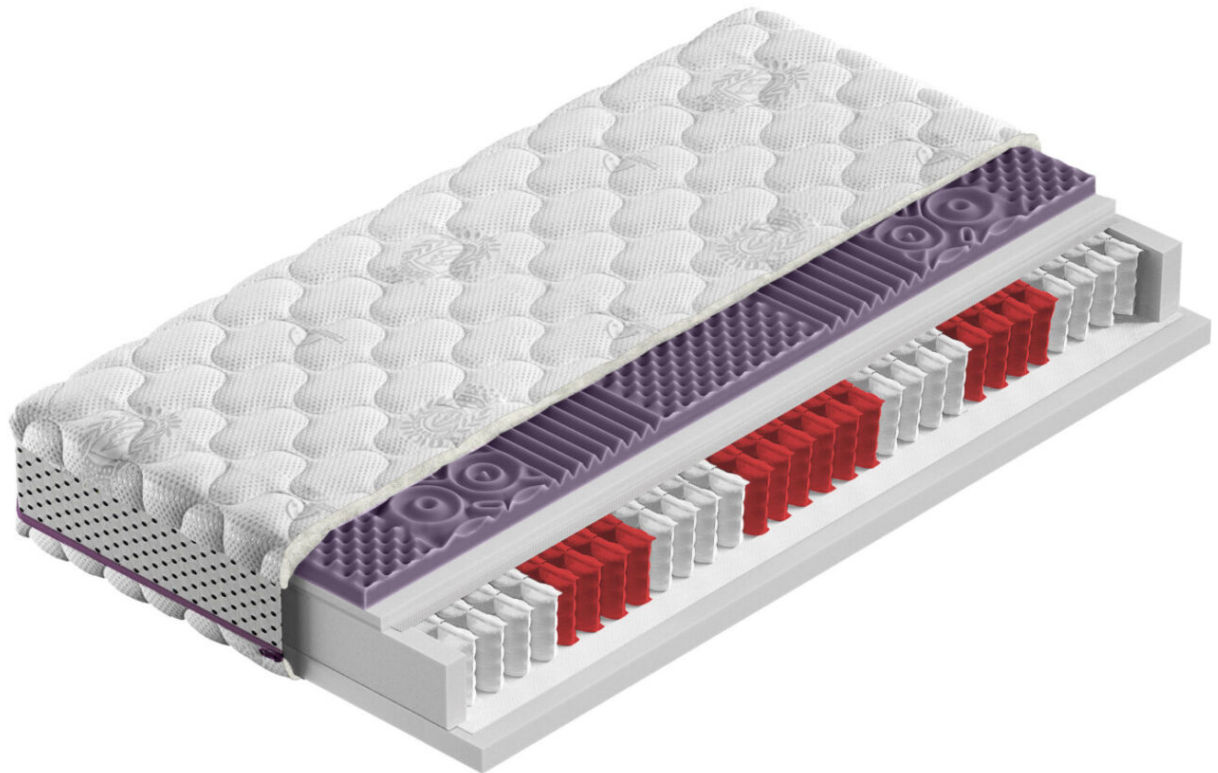

COMFORTEO

ANTI-ALLERGIC MATTRESSES

Cleo mattress

Cleo mattress

Properties

Reversible mattress

Hypoallergenic properties

Antibacterial foam

Orthopedic properties

7 firmness zones

Construction

24 cm

Pocket springs

Polyurethane foam

Antibacterial foam

Knurled foam

Cover

3D ventilation tape

300g Conditioning fiber

360° zip fastener

Cover washable at up to 60° C

Sizes:

80 x 200 cm

90 x 200 cm

100 x 200 cm

120 x 200 cm

140 x 200 cm

160 x 200 cm

180 x 200 cm

200 x 200 cm

Firmness:

H1