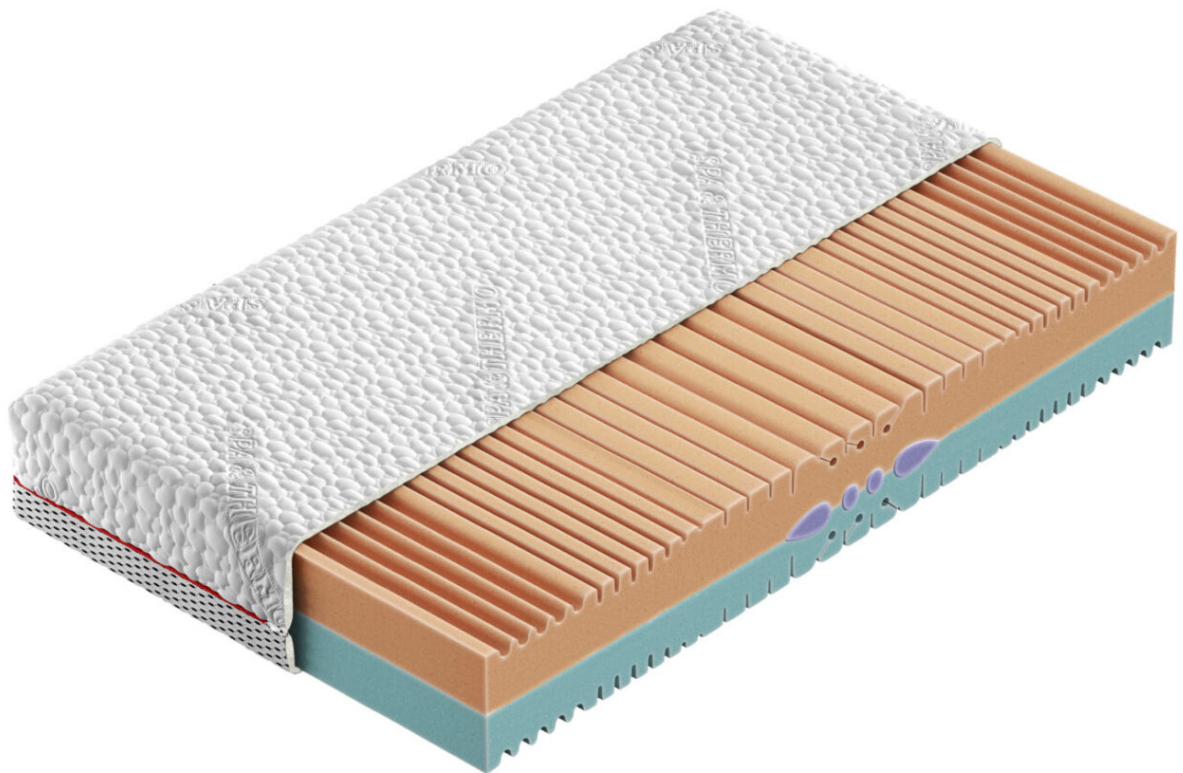

COMFORTEO

ANTI-ALLERGIC MATTRESSES

Ergonomic mattress

Ergonomic mattress

Properties

Reversible mattress

Hypoallergenic properties

Antifungal properties

Orthopedic properties

7 firmness zones

Model adapted to the electric bed base

Construction

20 cm

Comfort foam

High-resilience foam

Antibacterial foam

Molded foam

Cover

3D ventilation tape

360° zip fastener

Cover washable at up to 60° C

Sizes:

80 x 200 cm

90 x 200 cm

100 x 200 cm

120 x 200 cm

140 x 200 cm

160 x 200 cm

180 x 200 cm

200 x 200 cm

Firmness:

H1