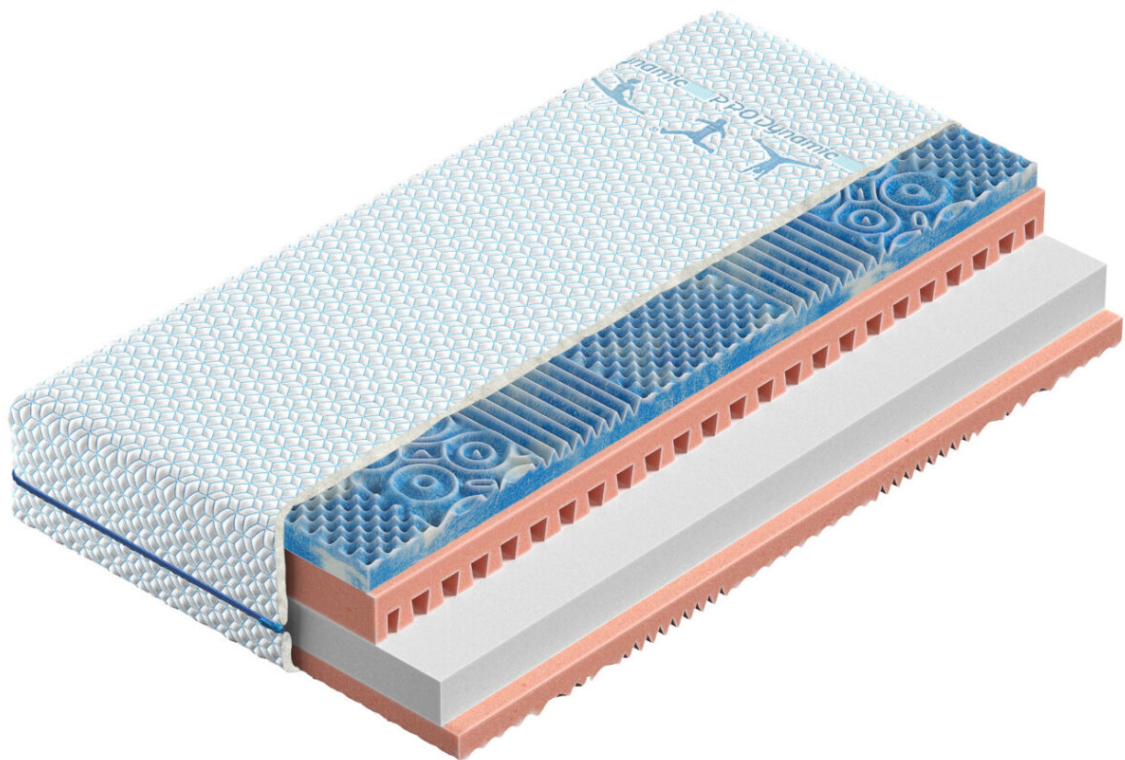

COMFORTEO

ANTI-ALLERGIC MATTRESSES

Pro Dynamic H3 mattress

Pro Dynamic H3 mattress

Properties

Reversible mattress

Hypoallergenic properties

Orthopedic properties

Relaxing properties

Cooling properties

Summer - winter

7 firmness zones

Model adapted to the electric bed base

Construction

20 cm

Polyurethane foam

Comfort foam

Gelax foam

Molded foam

Knurled foam

Cover

Silk proteins

360° zip fastener

Cover washable at up to 60°C

Sizes:

80 x 200 cm

90 x 200 cm

100 x 200 cm

120 x 200 cm

140 x 200 cm

160 x 200 cm

180 x 200 cm